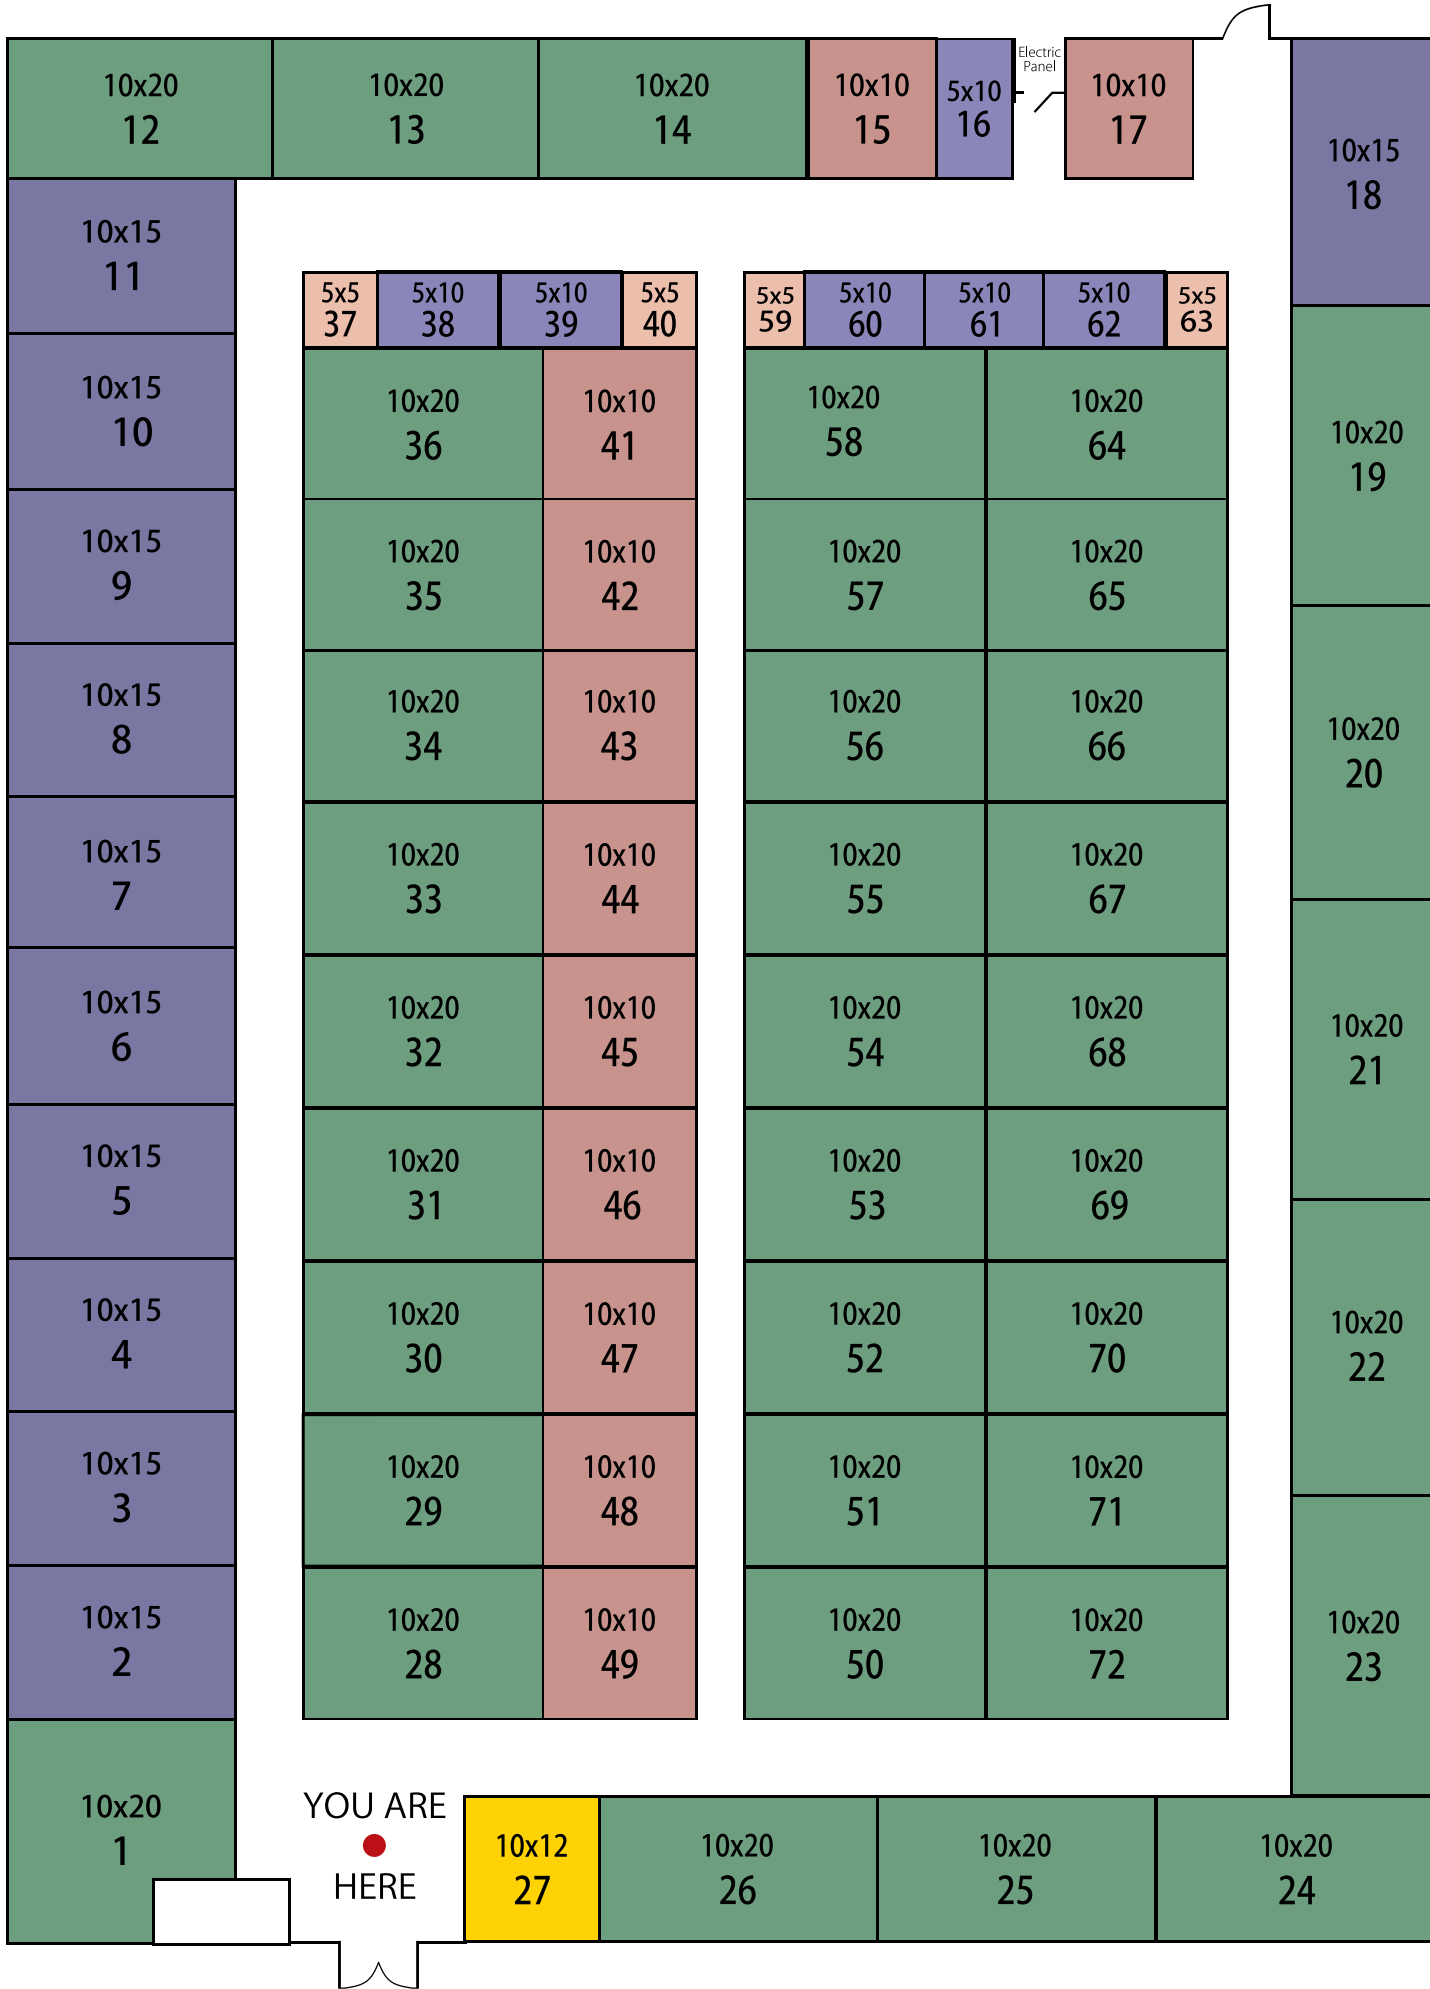

# Outdoor Shelter (Boats & RVs)

- 5x5
- 10x10
- 10x15
- 5x10
- 10x12
- 10x20